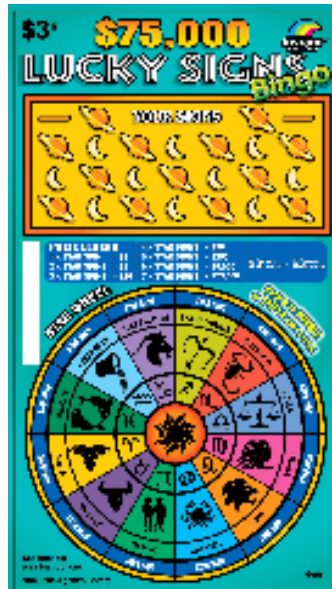

Instant Scratchies Game

\$3* Lucky Signs Bingo G666

*Including 20c Agent's Commission

'Lucky Signs' Bingo is the latest \$3 extended-play game and has a top prize of \$75,000.

This ticket features all the signs of the zodiac, scratch a Lucky Signs Bingo ticket and your stars may align and you could win \$75,000.

Play Instructions

1. Scratch the "YOUR SIGNS" panel to reveal all of the "NAMES", "IMAGES" and "SYMBOLS" appearing in the panel.
2. Scratch each of the "NAMES", "IMAGES" and "SYMBOLS" that appear in the "STAR SIGN" segments within the "STAR WHEEL" which exactly match the "NAMES", "IMAGES" and "SYMBOLS" revealed in the "YOUR SIGNS" panel.
3. If you exactly match the "NAME", "IMAGE" and "SYMBOL" in one complete "STAR SIGN" segment in the "STAR WHEEL" to the "NAME", "IMAGE" and "SYMBOL" revealed in the "YOUR SIGNS" segment, you win the corresponding prize in the "PRIZE LEGEND".
4. If you find the "SUN" image in the "YOUR SIGNS" panel, scratch the "SUN" image in the centre of the "STAR WHEEL" panel.
5. If you find the words "\$3 FREE TICKET" under the centre "SUN" image you win a \$3 FREE TICKET.
6. If you find the symbol "2x" under the centre "SUN" image you double any prize won in step 3 above.
7. If you find the symbol "3x" under the centre "SUN" image you triple any prize won in step 3 above.
8. You can win more than once on this ticket.

DEFINITION: The "STAR WHEEL" consists of twelve separate "STAR SIGN" segments and a "SUN" image. A "STAR SIGN" segment consists of a "NAME", "IMAGE" and "SYMBOL" of the same sign. For example, "STAR SIGN" (LEO) in the "STAR WHEEL" consists of: ("NAME" LEO), (a lion "IMAGE") and (the astrological "SYMBOL" for Leo) and