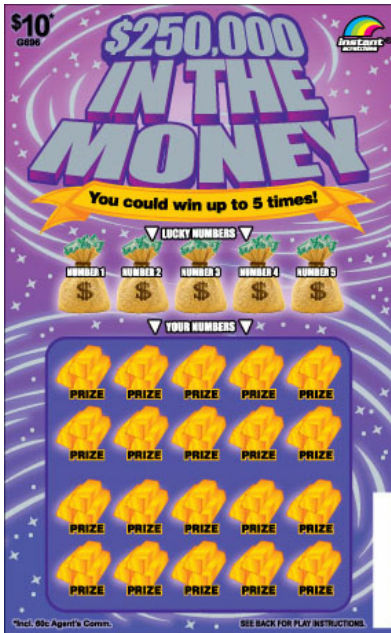

# Instant Scratchies Game

**\$10\* In the Money G696**

\*Incl. 60c Agent's Commission

In the Money is the latest \$10 game to hit the market!

In the Money will be produced on silver holographic card which gives this game a premium edge and brings the background to life with a top prize of \$250,000 you too could be In the Money!

## Play Instructions

Scratch the “LUCKY NUMBERS” and the “YOUR NUMBERS” panels. If a number under any of the “LUCKY NUMBERS” (“NUMBER 1” to “NUMBER 5”) is the same as any number under the “YOUR NUMBERS” panel, you win the prize shown under that number in the “YOUR NUMBERS” panel. If you find a single ‘\$’ symbol anywhere in the “YOUR NUMBERS” panel, you win \$20 instantly. You could win up to 5 times on this ticket if each of the “LUCKY NUMBERS” are matched in the “YOUR NUMBERS” panel.

### Prize Structure

No. of tickets/pool:	300,000
Ticket price:	\$10 (Incl. 60c Agent's Commission)
Return to players:	70%
Odds of winning a prize:	1:3.51

Prize	No. of Winners	Odds 1:
\$10	16,500	18.18
\$12	18,500	16.22
\$14	15,000	20.00
\$15	11,670	25.71
\$20	1,400	214.29
(\$10+\$10) \$20	1,400	214.29
Instant Win \$20	6,000	50.00
\$25	3,819	78.55
(\$15+\$10) \$25	3,819	78.55
\$50	900	333.33
(\$20+\$20+\$10) \$50	900	333.33
(\$10+\$10+\$10+\$10+\$10) \$50	900	333.33
(\$25+\$25) \$50	900	333.33
\$75	750	400.00
(\$50+\$25) \$75	750	400.00
(\$20+\$20+\$25+\$10) \$75	750	400.00
\$100	350	857.14
(\$20+\$20+\$20+\$20+\$20) \$100	350	857.14
(\$50+\$50) \$100	350	857.14
\$250	25	12,000.00
\$500	20	15,000.00
\$1,000	15	20,000.00
\$50,000	2	150,000.00
\$250,000	1	300,000.00
Total	85,071	3.53